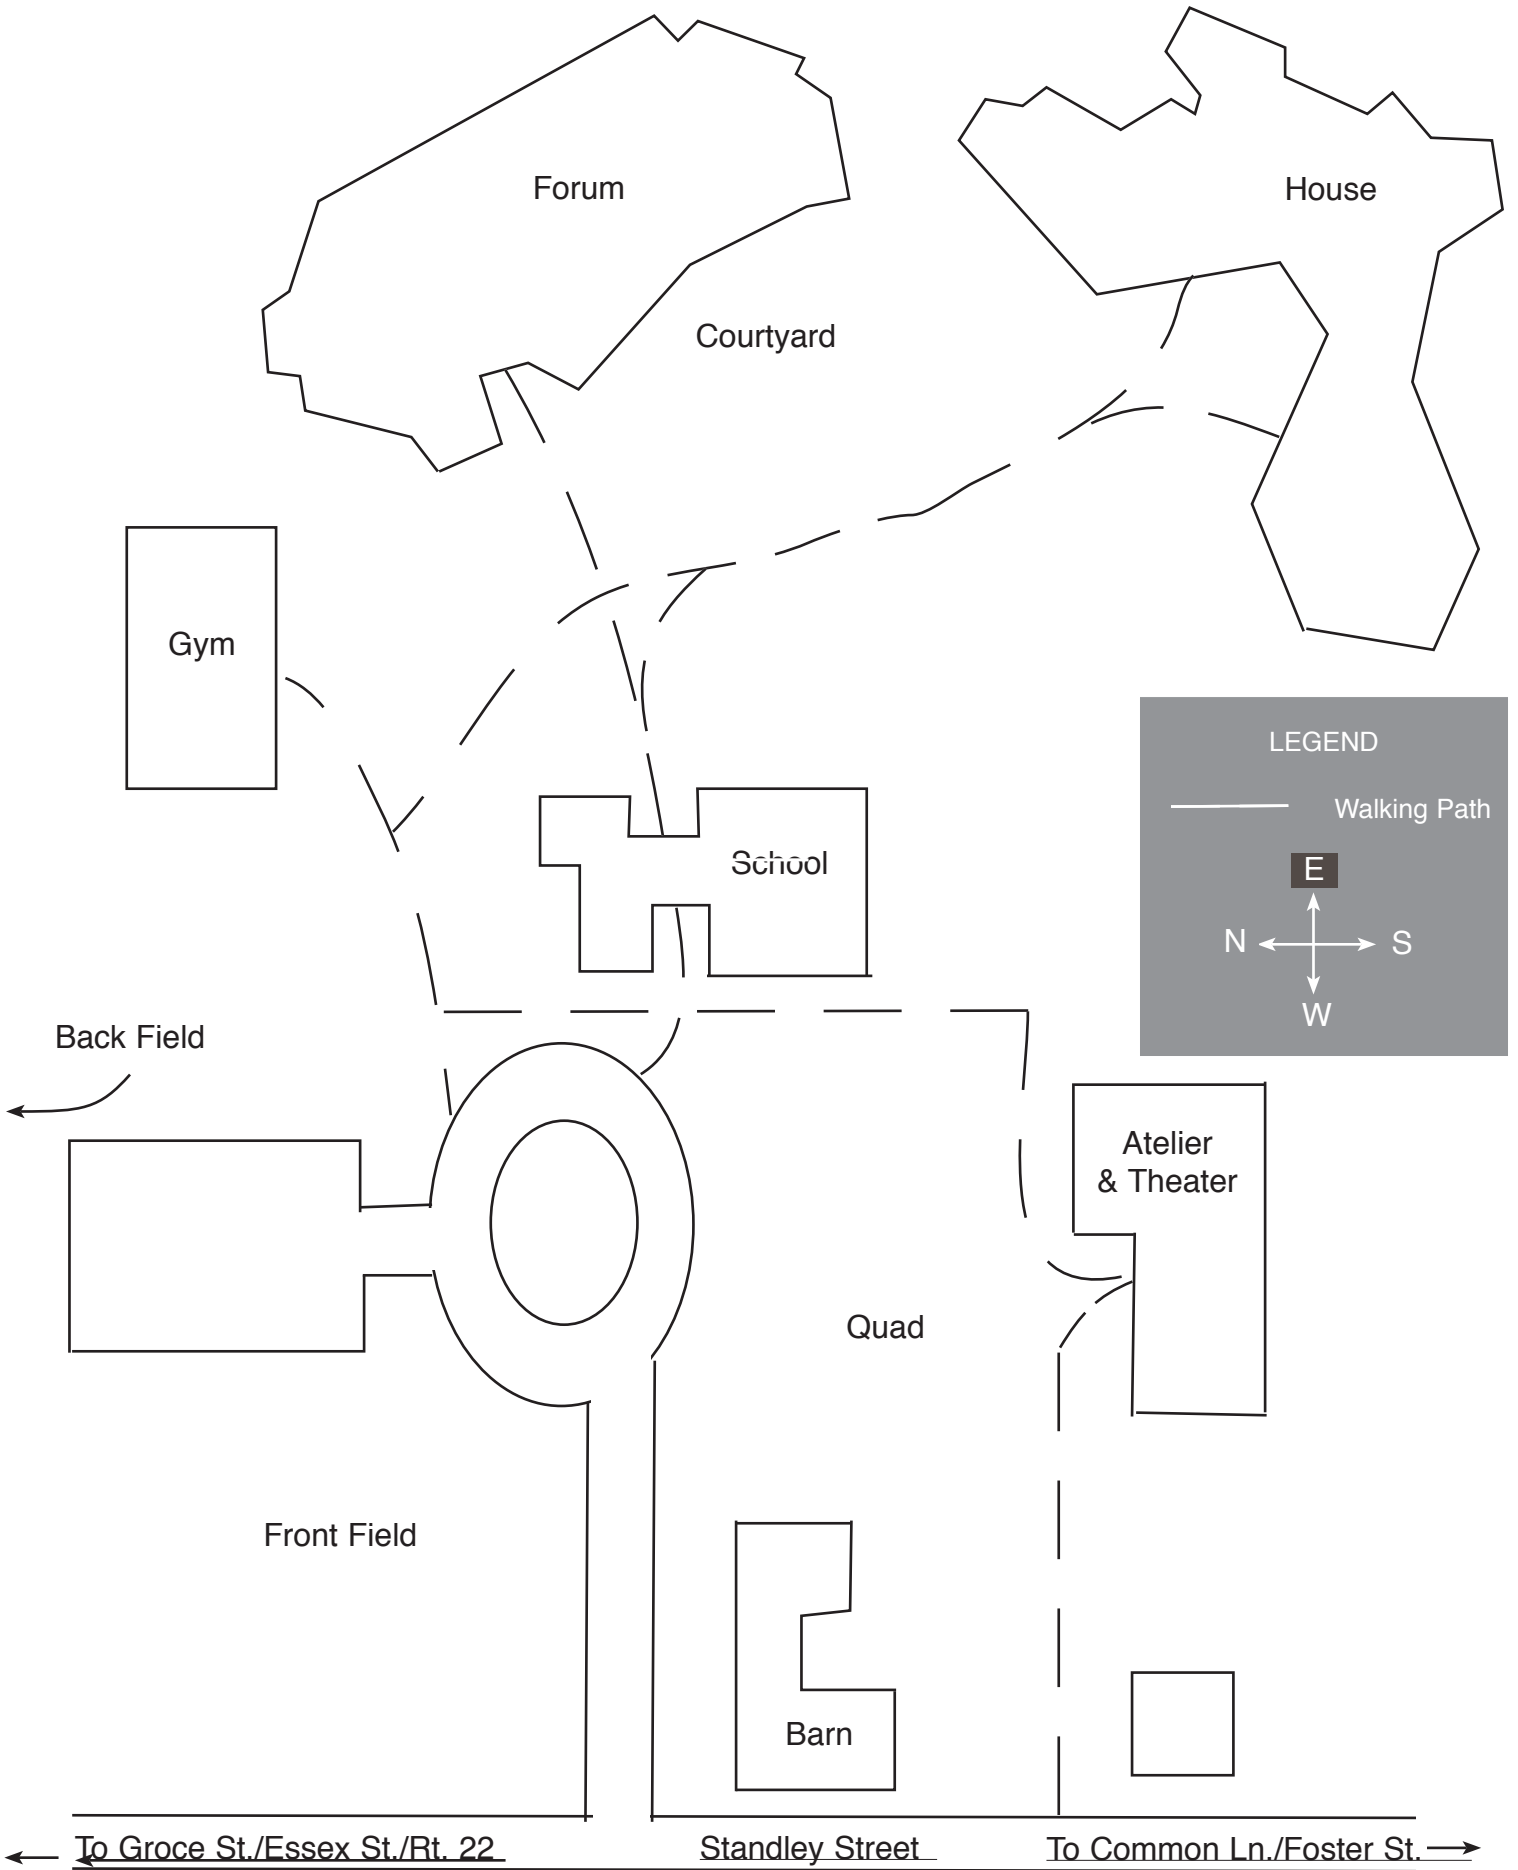

# WARING CAMPUS

## LEGEND

— Walking Path

Back Field

Front Field

Forum

House

Courtyard

Gym

School

Atelier  
& Theater

Quad

Barn

← To Groce St./Essex St./Rt. 22

Standley Street

To Common Ln./Foster St. →